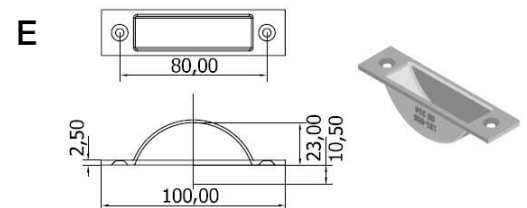

Royde & Tucker Ltd

Bilton Road

Cadwell lane

Hitchin

SG4 0SB

Tel:01462 444444

Fax:01462 444433

www.ratman.co.uk

e-mail: sales@ratman.co.uk