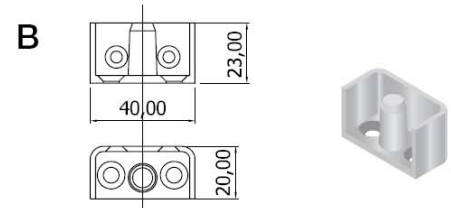

### Stock order references

B151-300-220 Barza surface mounted door bolt 220mm long to suit 10-12mm glass

B151-504G Keep type D – top mounting door opening outward – round button type to suit 10-12mm glass (Shown). Other keeps for non glass framing are shown over.

## Royde & Tucker bolt keeps

B151-501

Keep type A – top mounting door opening inward (flat plate)

B151-502

Keep type B – top mounting door opening outward

B151-503

Keep type C – bottom mounting floor plate

B151-504