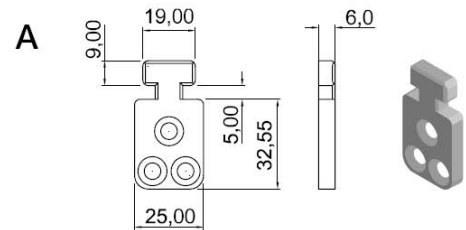

### Stock order references

B151-300-220 Barza surface mounted door bolt 220mm long to suit 10-12mm glass

B151-504G Keep type D – top mounting door opening outward – round button type to suit 10-12mm glass (Shown). Other keeps for non glass framing are shown over.

## Royde & Tucker bolt keeps

B151-501

Keep type A – top mounting door opening inward (flat plate)

B151-502

Keep type B – top mounting door opening outward

B151-503

Keep type C – bottom mounting floor plate

B151-504