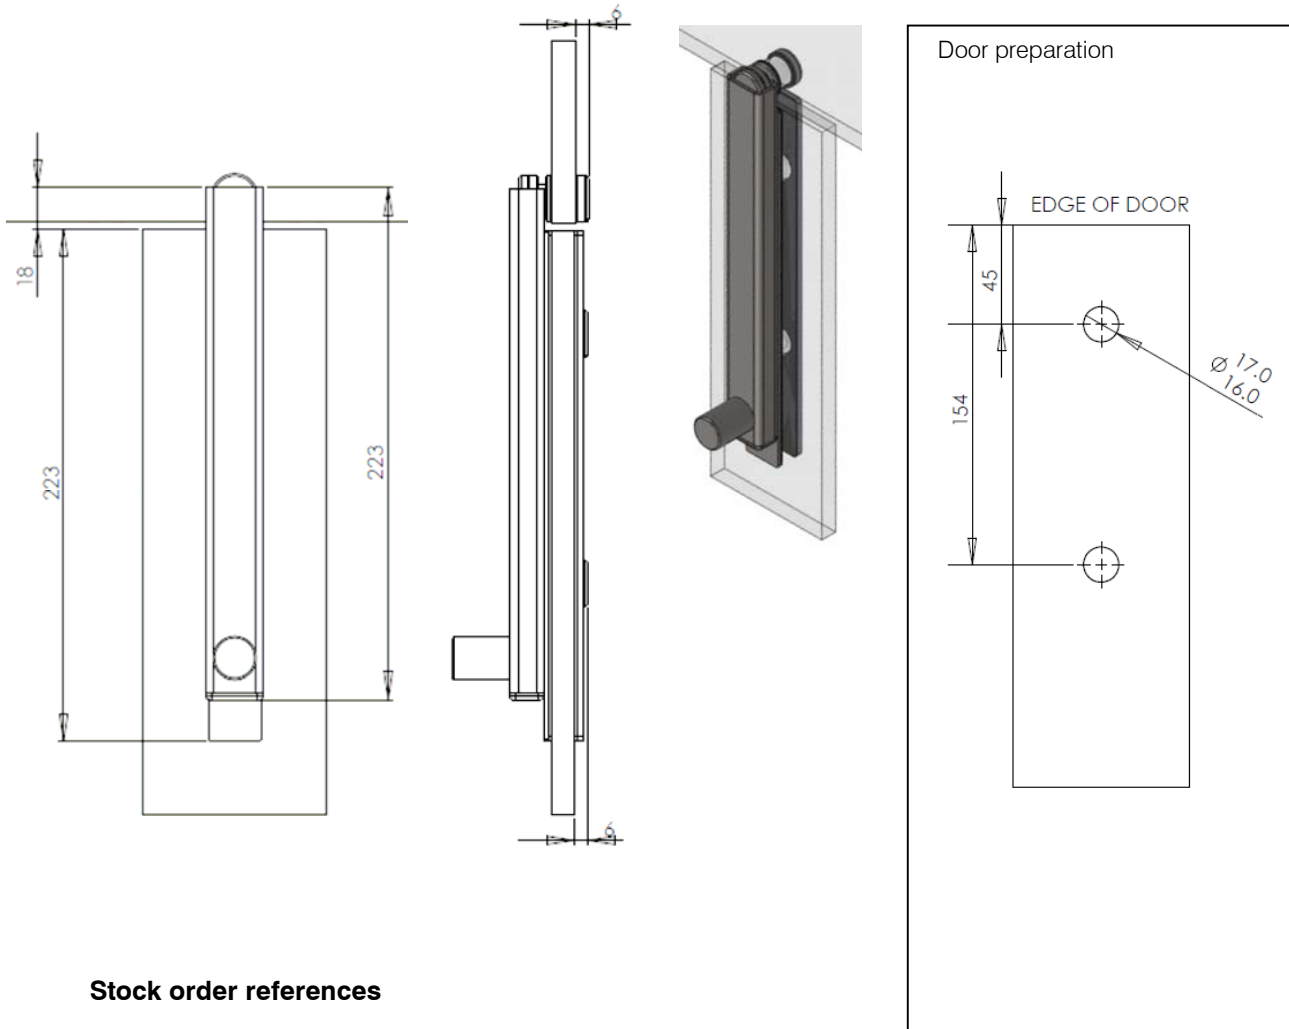

## Royde & Tucker B151-300-220G Barza bolt

### Stock order references

B151-300-220 Barza surface mounted door bolt 220mm long to suit 10-12mm glass

B151-504G Keep type D – top mounting door opening outward – round button type to suit 10-12mm glass (Shown). Other keeps for non glass framing are shown over.

## Royde & Tucker bolt keeps

B151-501

Keep type A – top mounting door opening inward (flat plate)

B151-502

Keep type B – top mounting door opening outward

B151-503

Keep type C – bottom mounting floor plate

B151-504

Keep type D – top mounting door opening outward – round button type

B151-505

Keep type E – easy clean soc

**Royde & Tucker Ltd**

Bilton Road

Cadwell lane

Hitchin

SG4 0SB