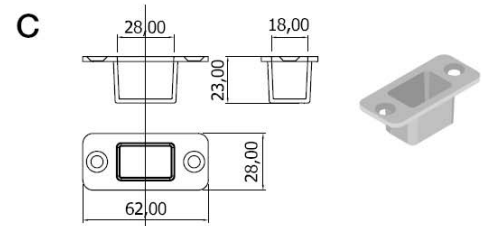

### Stock order references

B151-300-220 Barza surface mounted door bolt 220mm long to suit 10-12mm glass

B151-504G Keep type D – top mounting door opening outward – round button type to suit 10-12mm glass (Shown). Other keeps for non glass framing are shown over.

## Royde & Tucker bolt keeps

B151-501

Keep type A – top mounting door opening inward (flat plate)

B151-502

Keep type B – top mounting door opening outward

B151-503

Keep type C – bottom mounting floor plate

B151-504