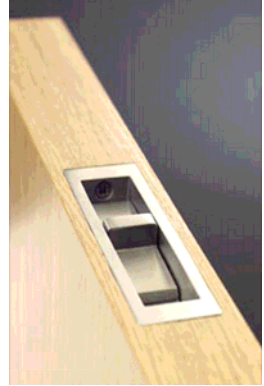

## Royde & Tucker Anza bolts (Flush mounted)

- Grade 304 stainless steel or Mild steel
- Flush mounted into leading edge of door
- Tamper and abuse resistant
- Concealed fixings
- Complete with intumescent pack
- Suitable for top or bottom mounting
- Large knob slide for easier operation
- Minimum door thickness 44mm
- Bolt throw 17mm
- Inclusive of forend, strike plate & fixings