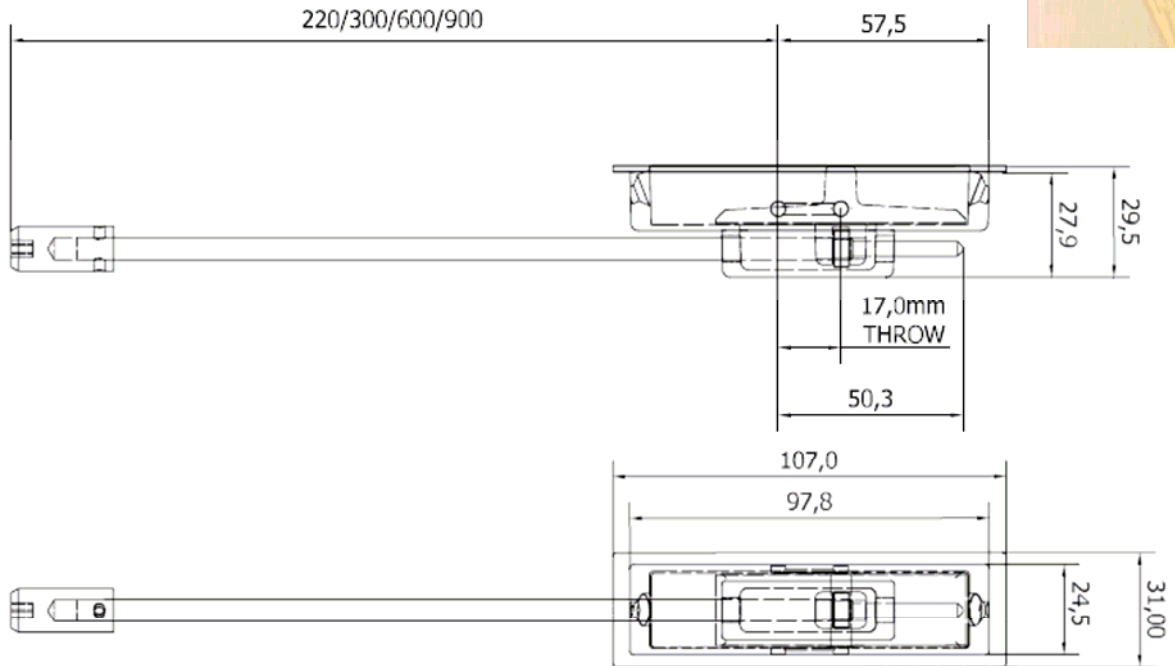

## Royde & Tucker Anza bolts (Flush mounted)

- Grade 304 stainless steel or Mild steel
- Flush mounted into leading edge of door
- Tamper and abuse resistant
- Concealed fixings
- Complete with intumescent pack
- Suitable for top or bottom mounting
- Large knob slide for easier operation
- Minimum door thickness 44mm
- Bolt throw 17mm
- Inclusive of forend, strike plate & fixings

ANZ-220-F (220mm long)  
ANZ-300-F (300mm long)  
ANZ-600-F (600mm long)  
ANZ-900-F (900mm long)

**Royde & Tucker Ltd**

Bilton Road  
Cadwell lane  
Hitchin  
SG4 0SB

Tel:01462 444444

Fax:01462 444433

[www.ratman.co.uk](http://www.ratman.co.uk)