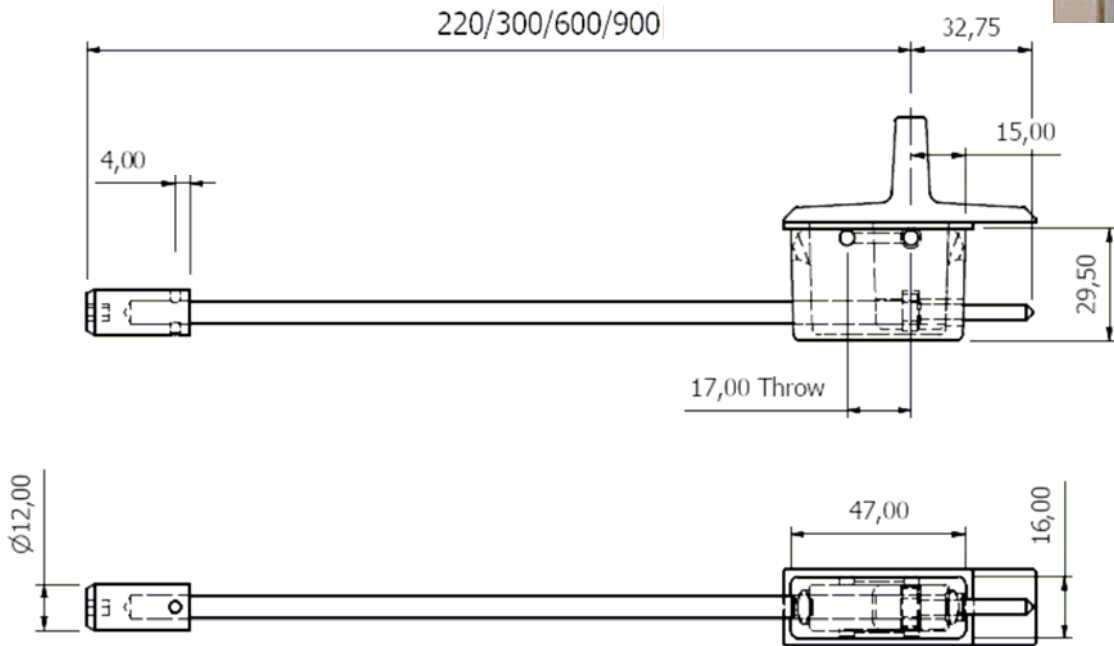

Royde & Tucker Anza bolts (Surface mounted)

- Grade 304 stainless steel
- Surface mounted into face of door
- Tamper and abuse resistant
- Fully concealed fixings
- Provides easy and reliable exit where required by fire regulations
- Suitable for top or bottom mounting
- Large knob slide for easier operation
- Minimum door thickness 44mm
- Bolt throw 17mm
- Inclusive of forend, strike plate & fixings

ANZ-220 (220mm long)
ANZ-300 (300mm long)
ANZ-600 (600mm long)
ANZ-900 (900mm long)

Royde & Tucker Ltd

Bilton Road
Cadwell lane
Hitchin
SG4 0SB

Tel:01462 444444

Fax:01462 444433

www.ratman.co.uk

e-mail: sales@ratman.co.uk